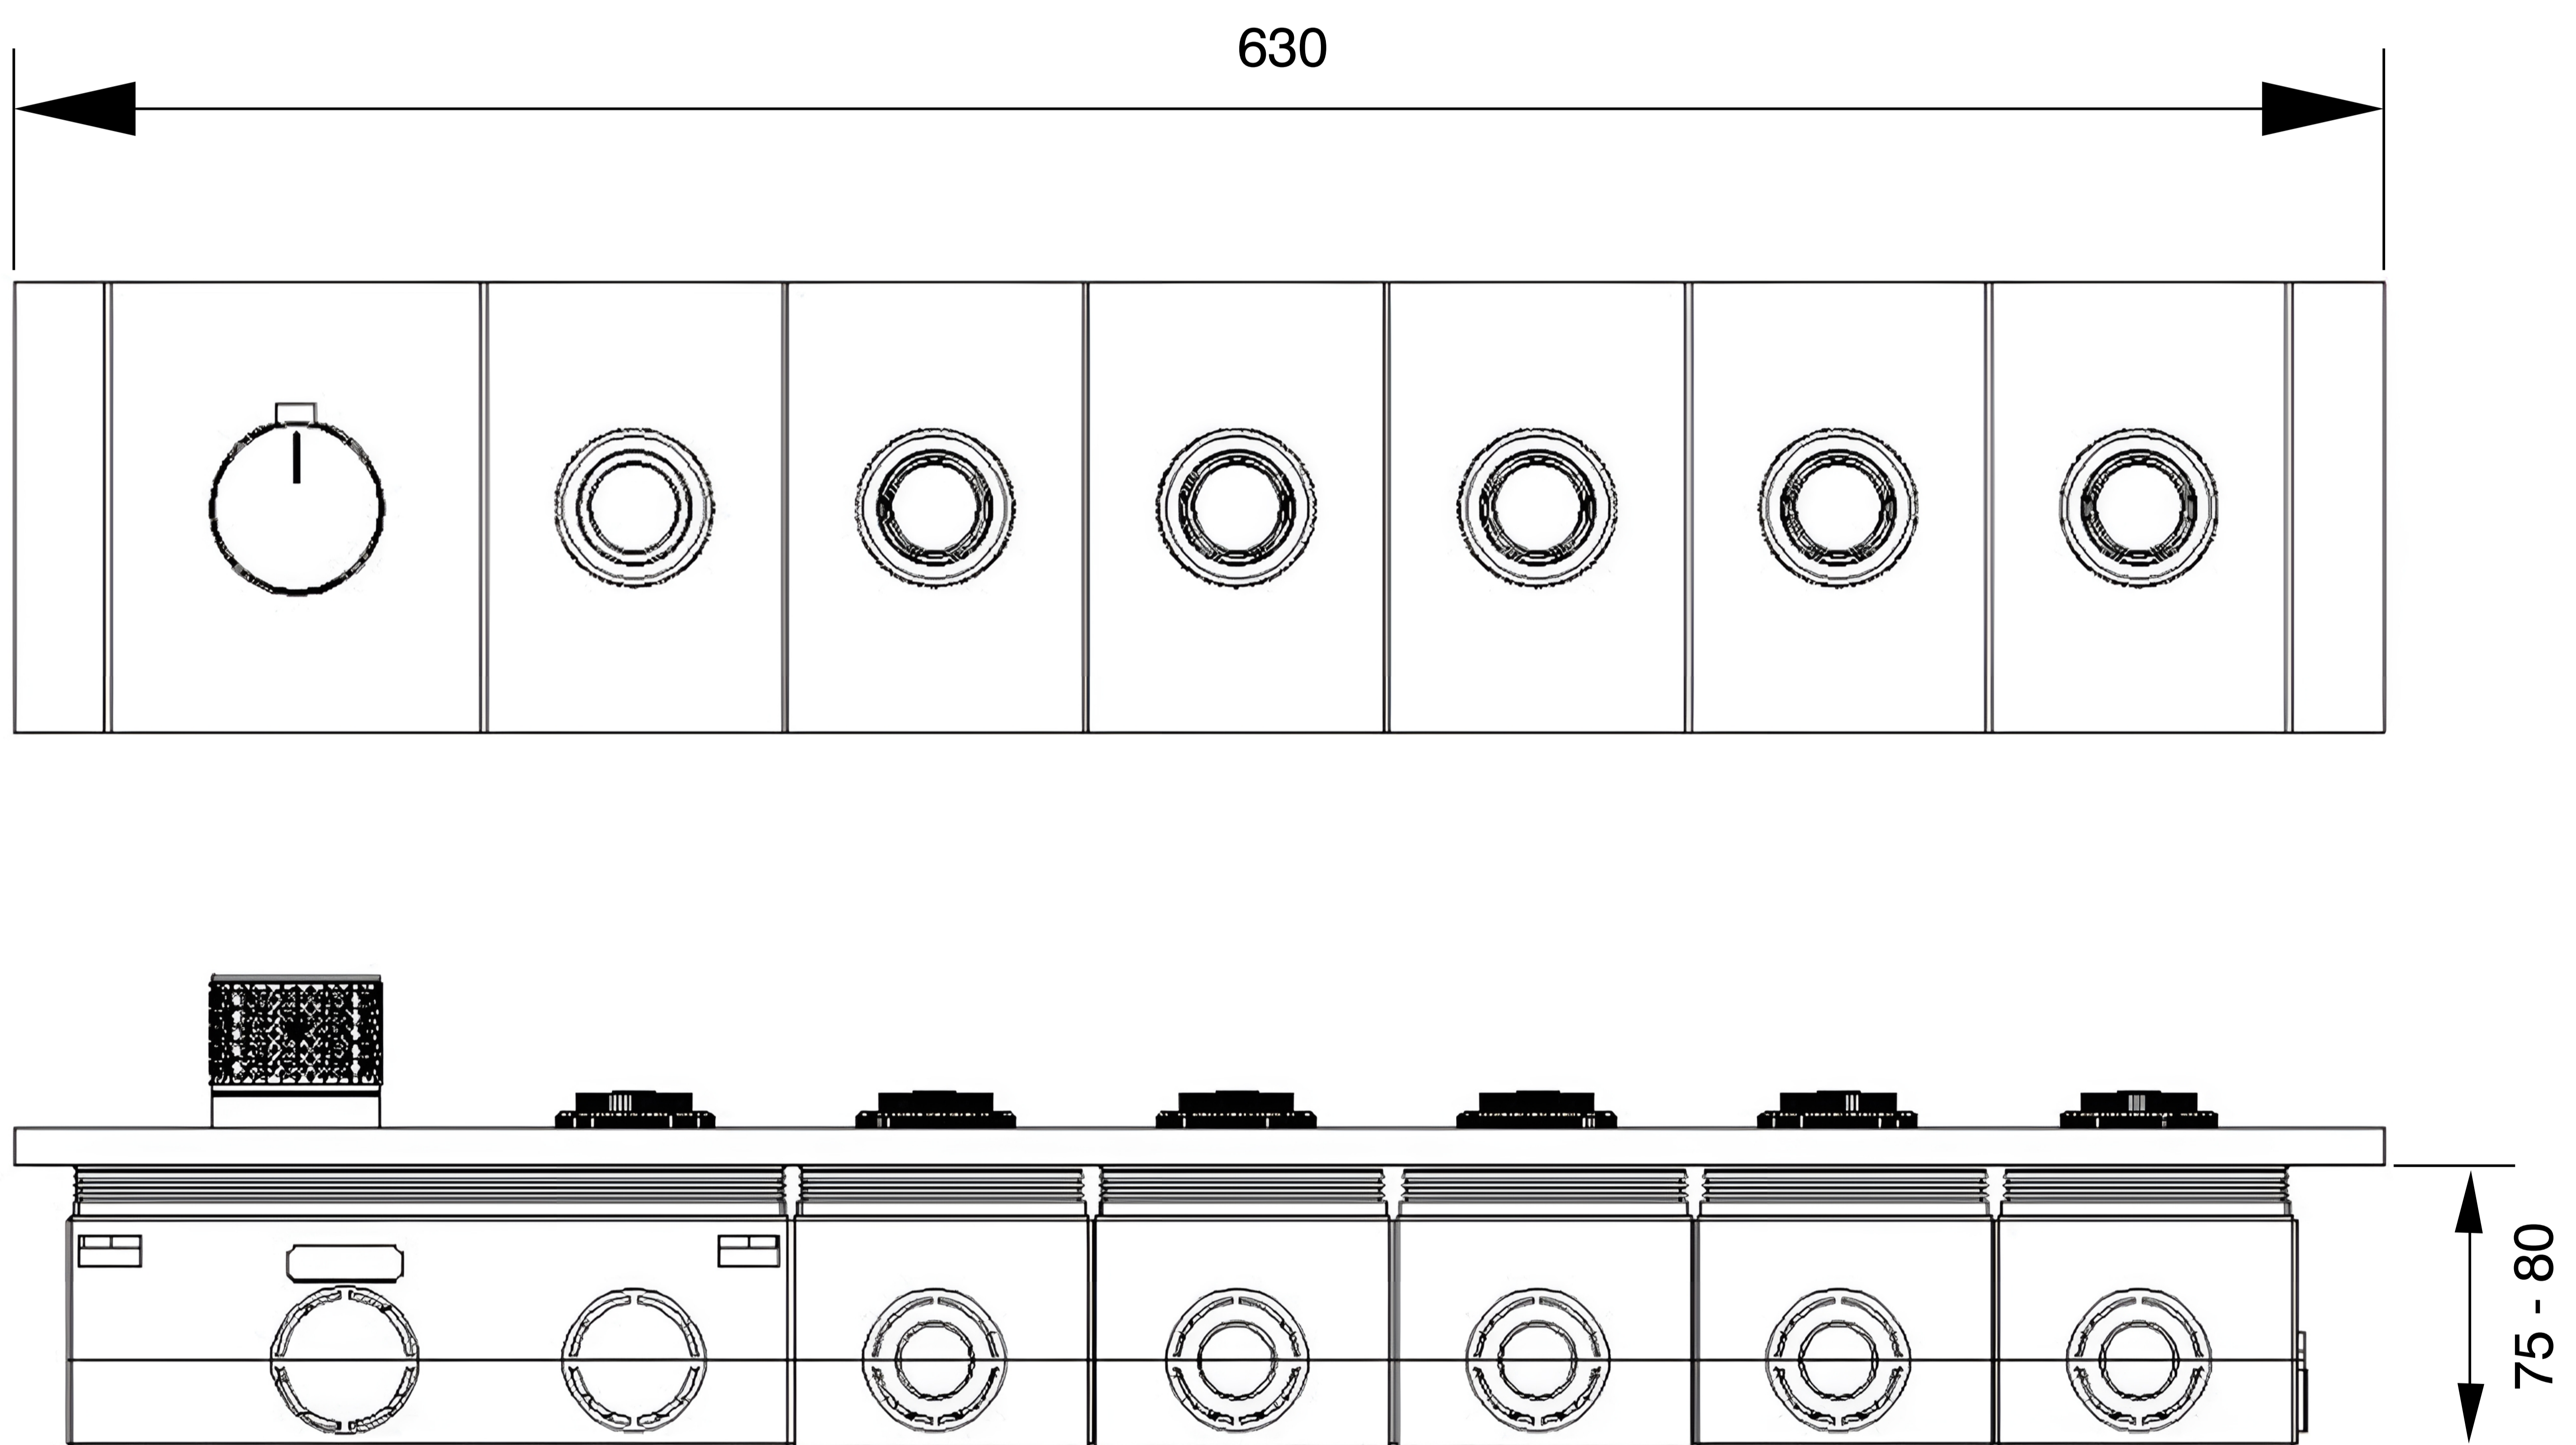

# High-Flow Thermostatic Click- Select Multifunction Diverter With Six Outlets & Flow Control

Product Code : **2124**

Technical Drawing

All dimension are in **mm**